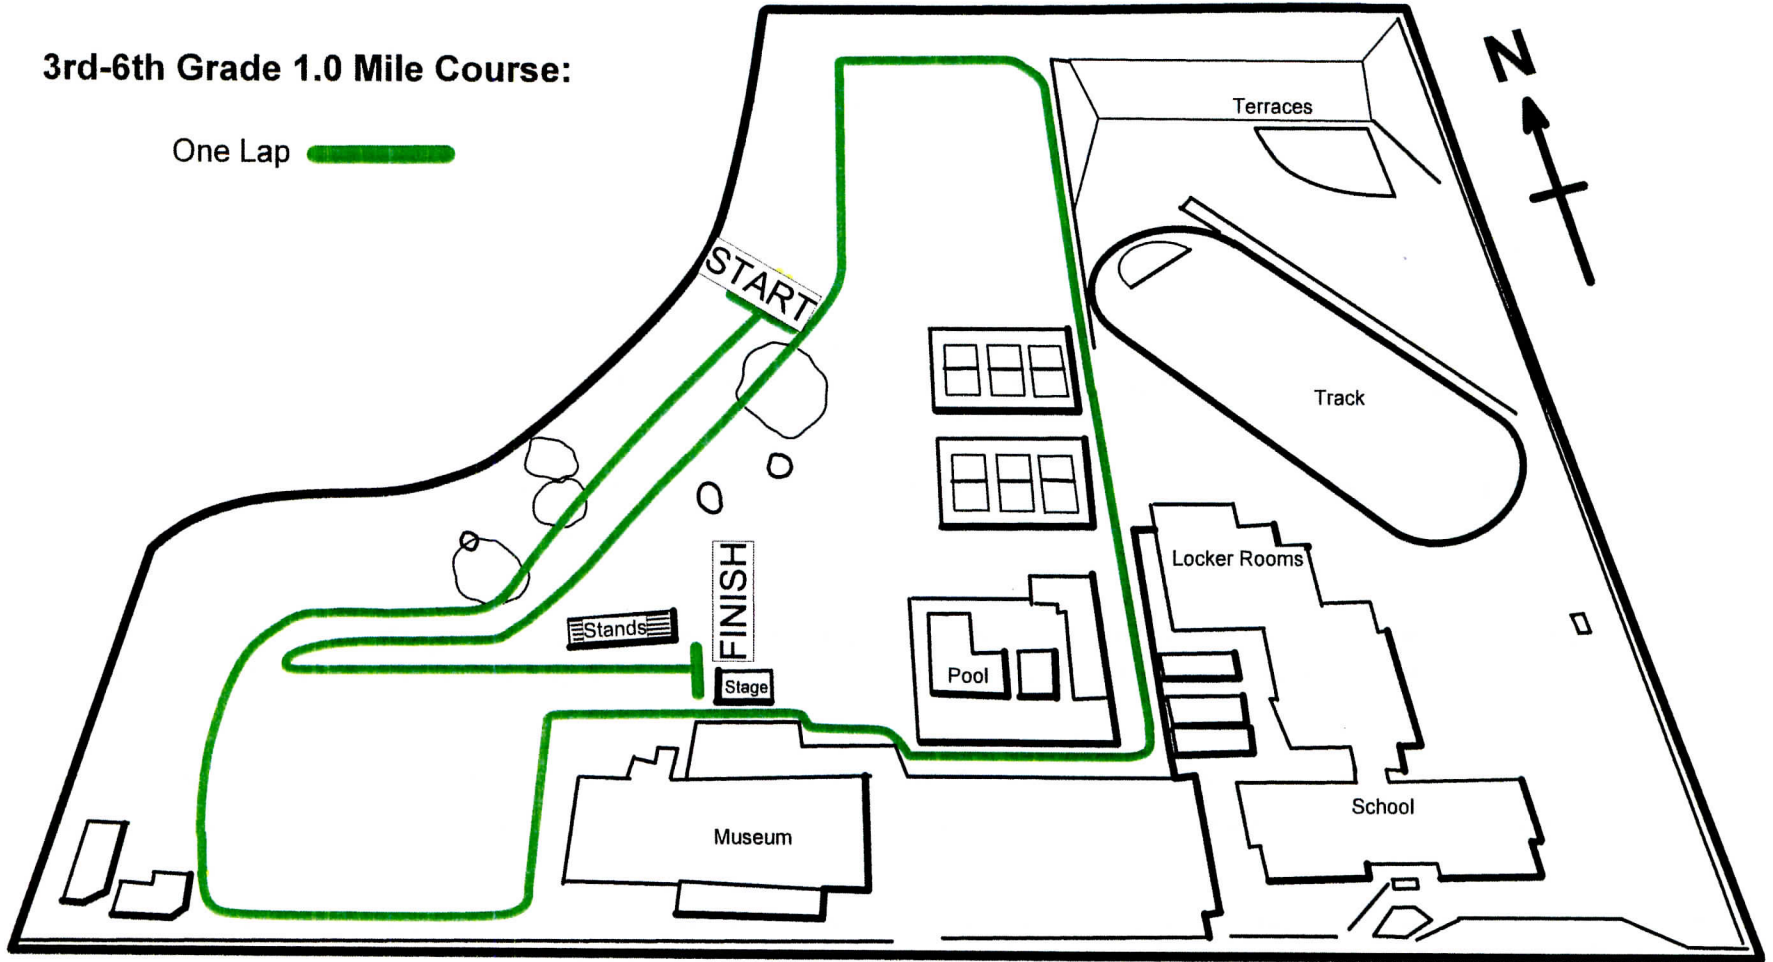

Sunfair Invitational X/C Meet - Location Map

Franklin Middle School and Park
Yakima, WA

(c) 2013 Eisenhower Track and X/C Boosters

3rd-6th Grade 1.0 Mile Course:

One Lap 

Sunfair Invitational X/C Meet - 1.0 Mile Course Layout

Franklin Middle School and Park
Yakima, WA

7th and 8th Grade 1.5 Mile Course:

1st Lap 
2nd Lap 

Sunfair Invitational X/C Meet - 1.5 Mile Course Layout

Franklin Middle School and Park

Yakima, WA

Sunfair Invitational X/C Meet - 2.0 Mile Course Layout

Franklin Middle School and Park
Yakima, WA

(c) 2015 Eisenhower Track and X/C Boosters

Sunfair Invitational X/C Meet - 3.0 Mile Course Layout

Franklin Middle School and Park
Yakima, WA