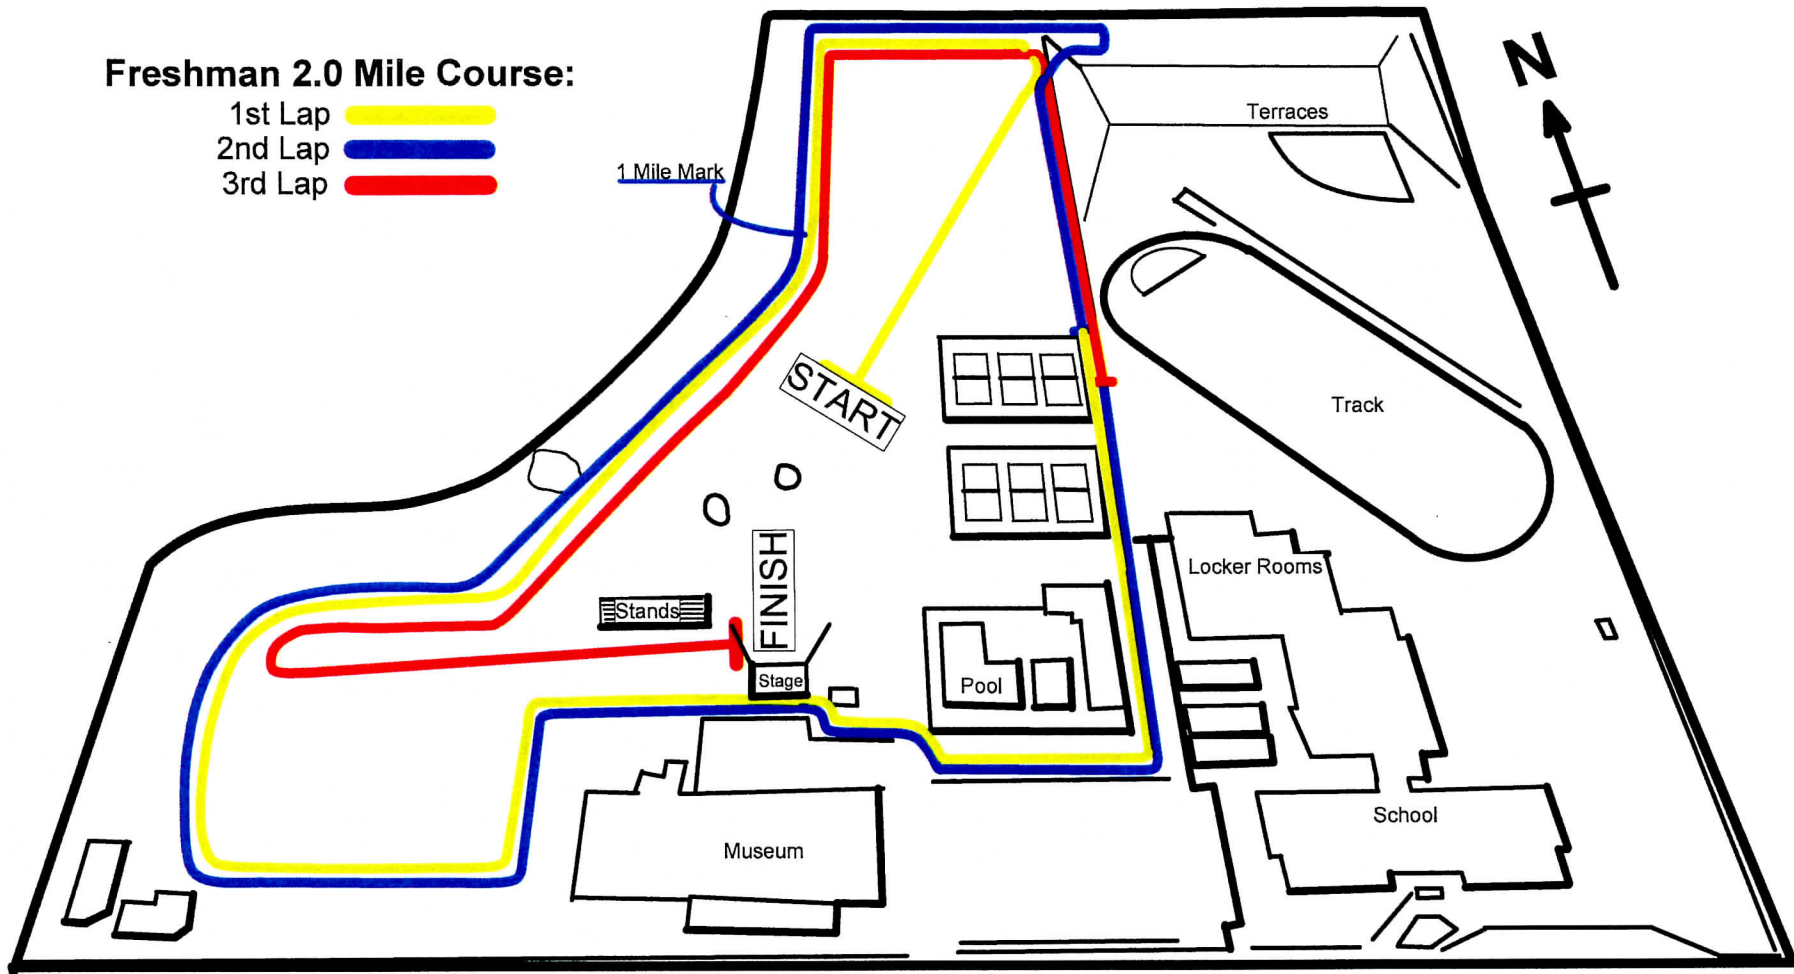

Sunfair Invitational X/C Meet - Location Map

Franklin Middle School and Park
Yakima, WA

(c) 2013 Eisenhower Track and X/C Boosters

3rd-6th Grade 1.0 Mile Course:

One Lap 

Sunfair Invitational X/C Meet - 1.0 Mile Course Layout

Franklin Middle School and Park
Yakima, WA

7th and 8th Grade 1.5 Mile Course:

1st Lap 
2nd Lap 

Sunfair Invitational X/C Meet - 1.5 Mile Course Layout

Franklin Middle School and Park

Yakima, WA

Sunfair Invitational X/C Meet - 2.0 Mile Course Layout

Franklin Middle School and Park
Yakima, WA

(c) 2015 Eisenhower Track and X/C Boosters

Sunfair Invitational X/C Meet - 3.0 Mile Course Layout

Franklin Middle School and Park
Yakima, WA