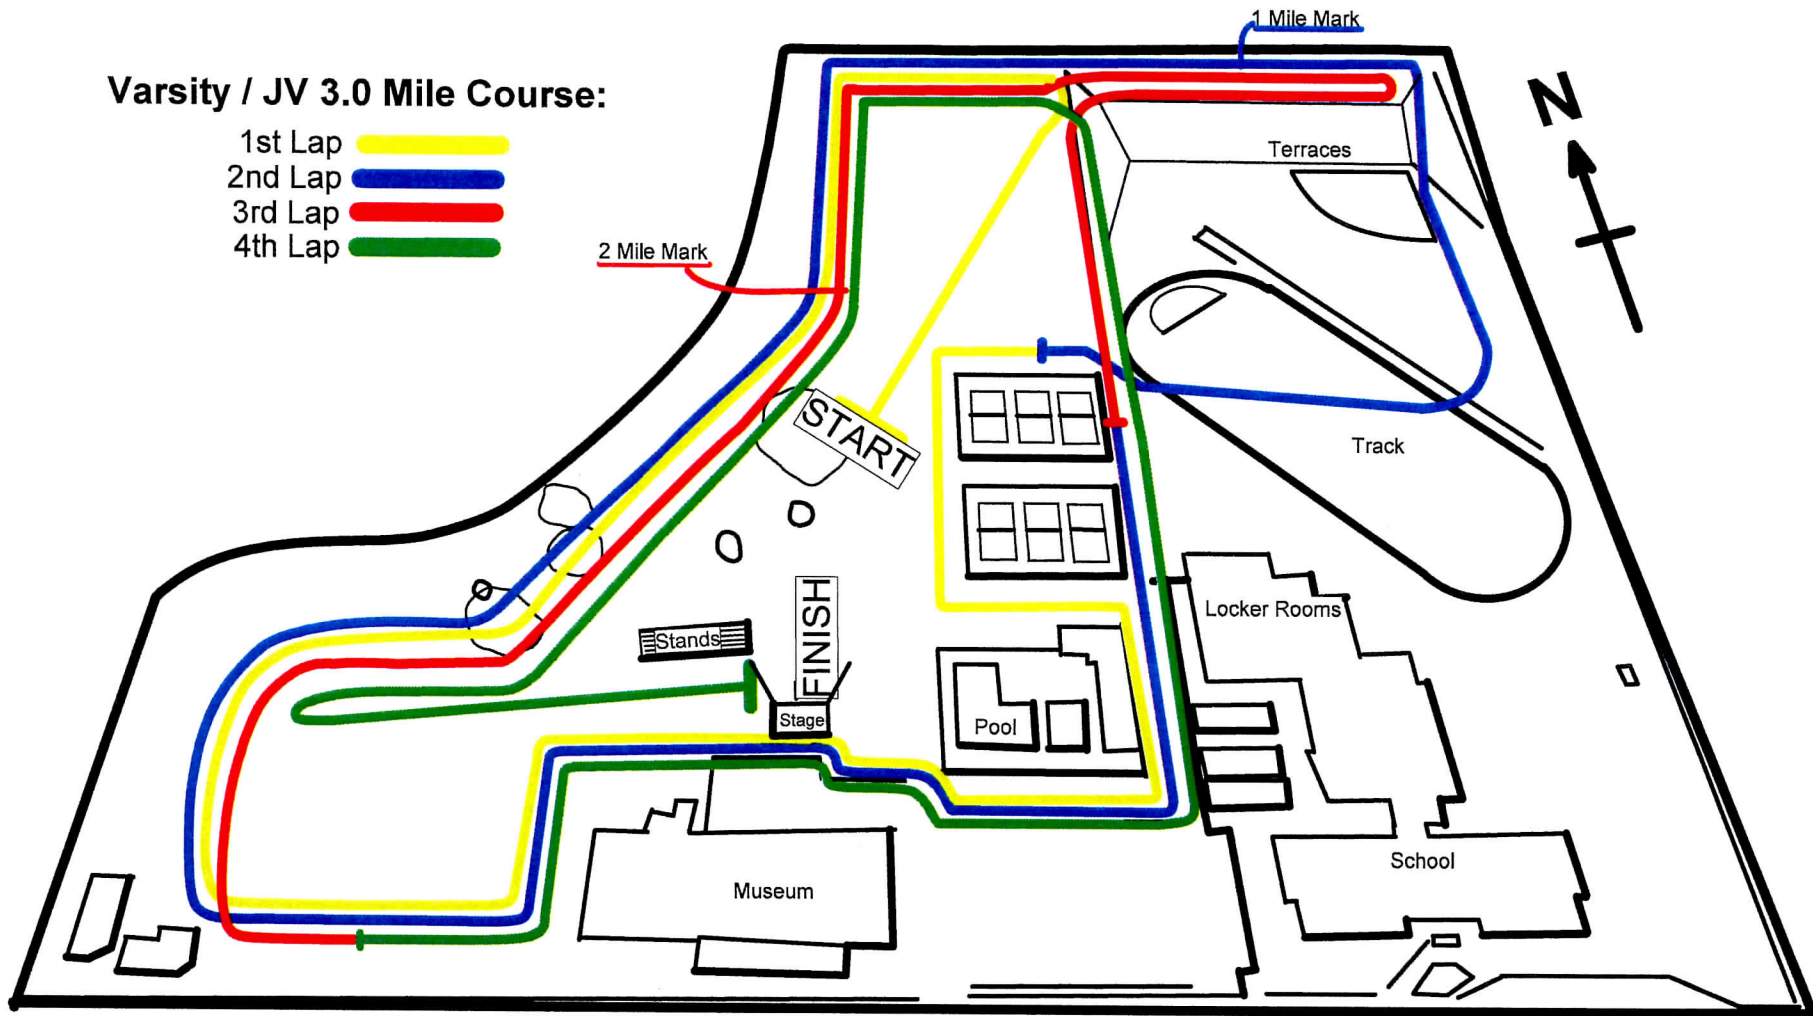

Sunfair Invitational X/C Meet - Location Map

Franklin Middle School and Park
Yakima, WA

(c) 2013 Eisenhower Track and X/C Boosters

3rd-6th Grade 1.0 Mile Course:

One Lap 

Sunfair Invitational X/C Meet - 1.0 Mile Course Layout

Franklin Middle School and Park
Yakima, WA

7th and 8th Grade 1.5 Mile Course:

1st Lap 
2nd Lap 

Sunfair Invitational X/C Meet - 1.5 Mile Course Layout

Franklin Middle School and Park

Yakima, WA

Sunfair Invitational X/C Meet - 2.0 Mile Course Layout

Franklin Middle School and Park
Yakima, WA

(c) 2015 Eisenhower Track and X/C Boosters

Sunfair Invitational X/C Meet - 3.0 Mile Course Layout

Franklin Middle School and Park
Yakima, WA