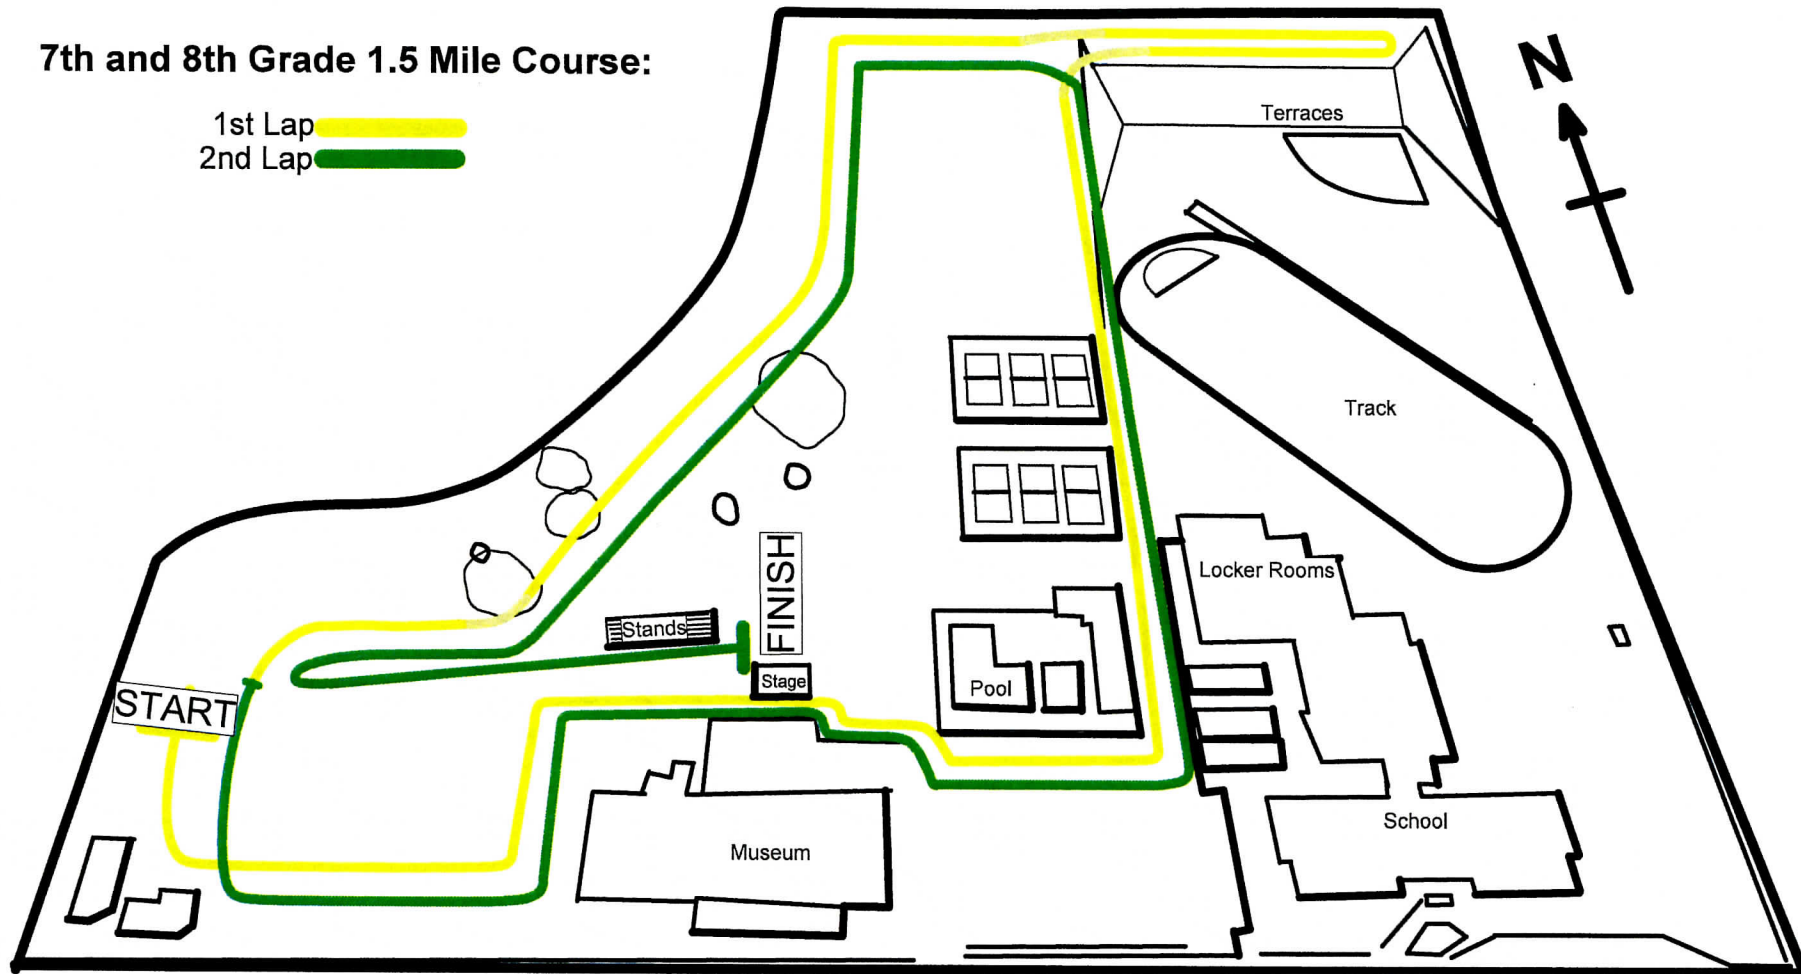

Sunfair Invitational X/C Meet - Location Map

Franklin Middle School and Park
Yakima, WA

(c) 2013 Eisenhower Track and X/C Boosters

3rd-6th Grade 1.0 Mile Course:

One Lap 

Sunfair Invitational X/C Meet - 1.0 Mile Course Layout

Franklin Middle School and Park
Yakima, WA

7th and 8th Grade 1.5 Mile Course:

1st Lap 
2nd Lap 

Sunfair Invitational X/C Meet - 1.5 Mile Course Layout

Franklin Middle School and Park

Yakima, WA

Sunfair Invitational X/C Meet - 2.0 Mile Course Layout

Franklin Middle School and Park
Yakima, WA

(c) 2015 Eisenhower Track and X/C Boosters

Sunfair Invitational X/C Meet - 3.0 Mile Course Layout

Franklin Middle School and Park
Yakima, WA