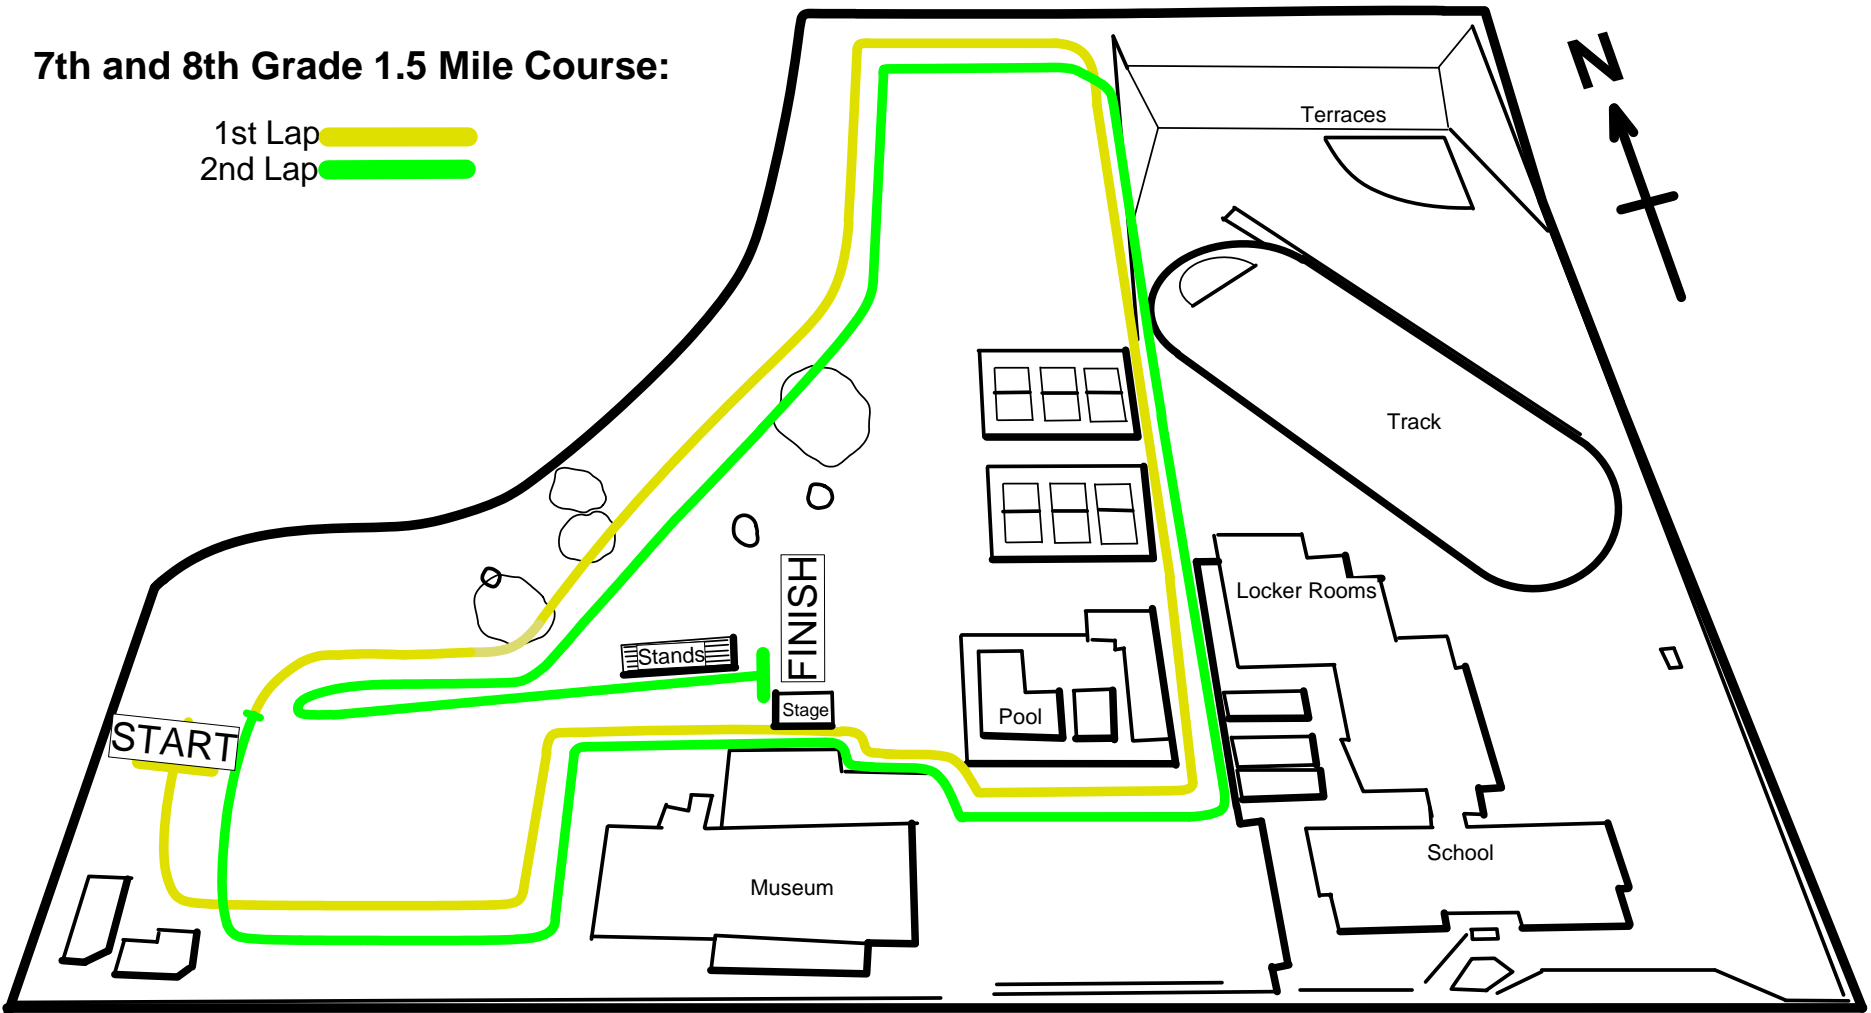

7th and 8th Grade 1.5 Mile Course:

1st Lap 
2nd Lap 

Sunfair Invitational X/C Meet - 1.5 Mile Course Layout

Franklin Middle School and Park
Yakima, WA