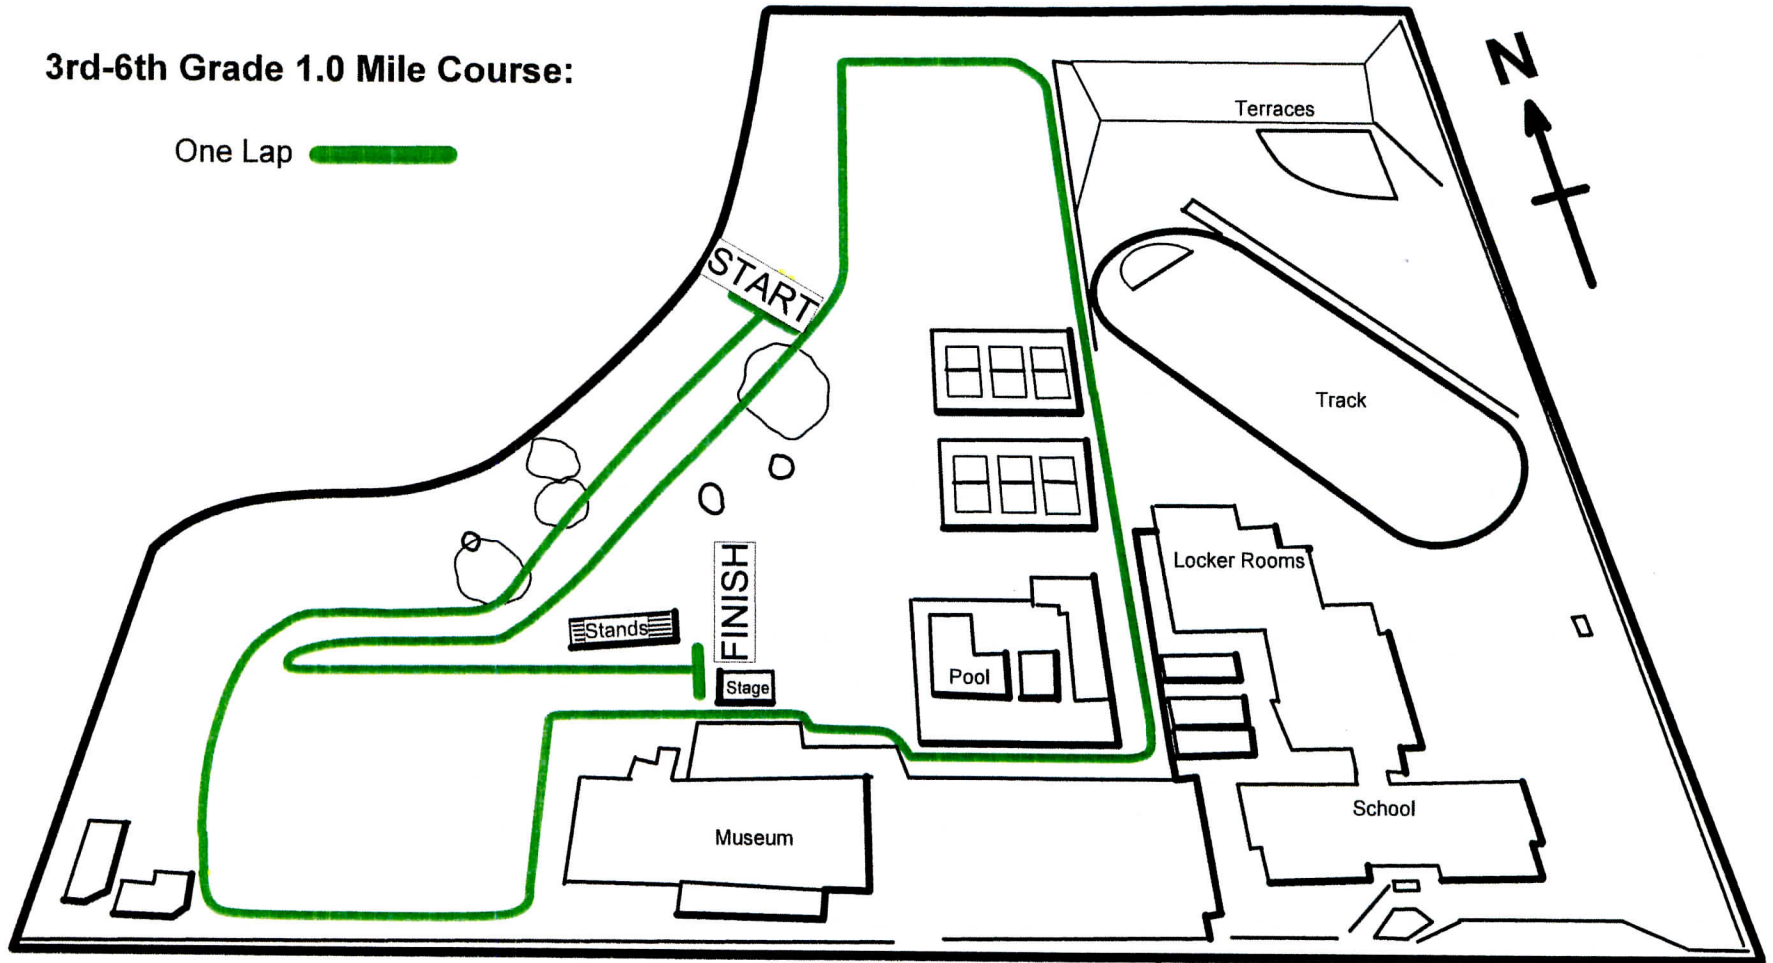

3rd-6th Grade 1.0 Mile Course:

One Lap 

Sunfair Invitational X/C Meet - 1.0 Mile Course Layout

Franklin Middle School and Park
Yakima, WA